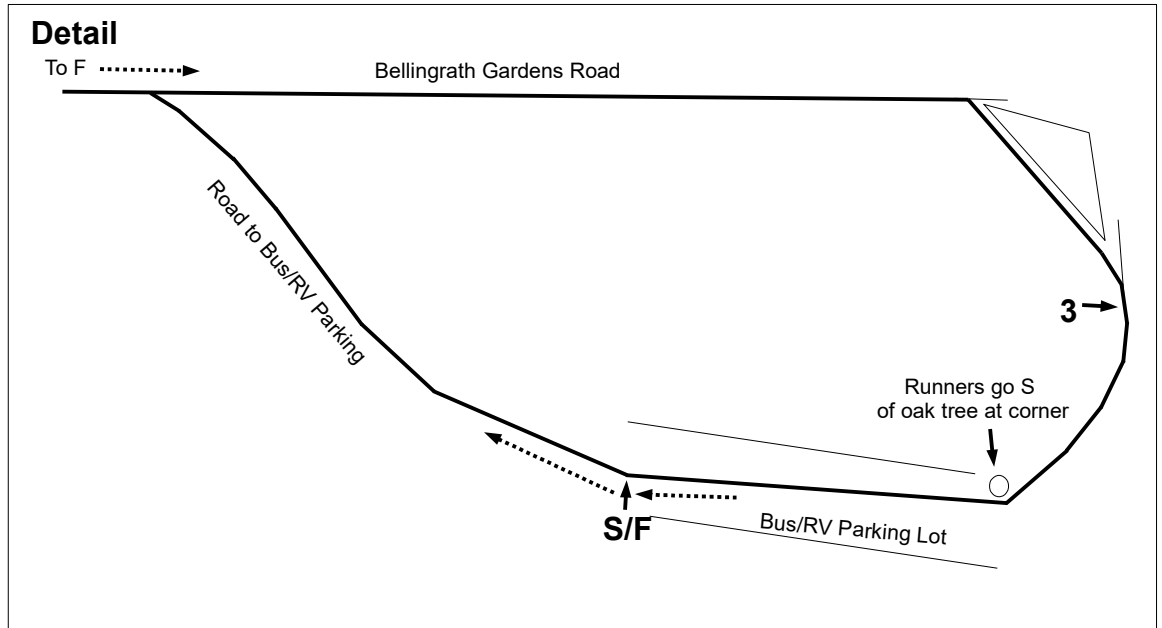

## Theodore, AL

**Course description:**  
 Runners start going W out to main road, turn S on Rebel Road to turn around. Then out W to Bellingrath Road and loop back. Then main road into Bellingrath Gardens and loop around back to the S/F line.

- Start/Finish: W end of RV parking lot, in line with pole 5-014223 on S
- Turn-around: 194' S of "\$500 fine" sign and 178' S of buried cable marker both on E
- Mile 1: 114' E of pole 5-014235 on N
- Mile 2: No landmarks
- Mile 3: In line with front entrance to gift shop to E

Course was measured on the SPR and the runners have full use of the road unless otherwise noted.

**Diagrams to scale**  
 Start and Finish marked with paint and washers  
 Splits: Marked with paint and washers.