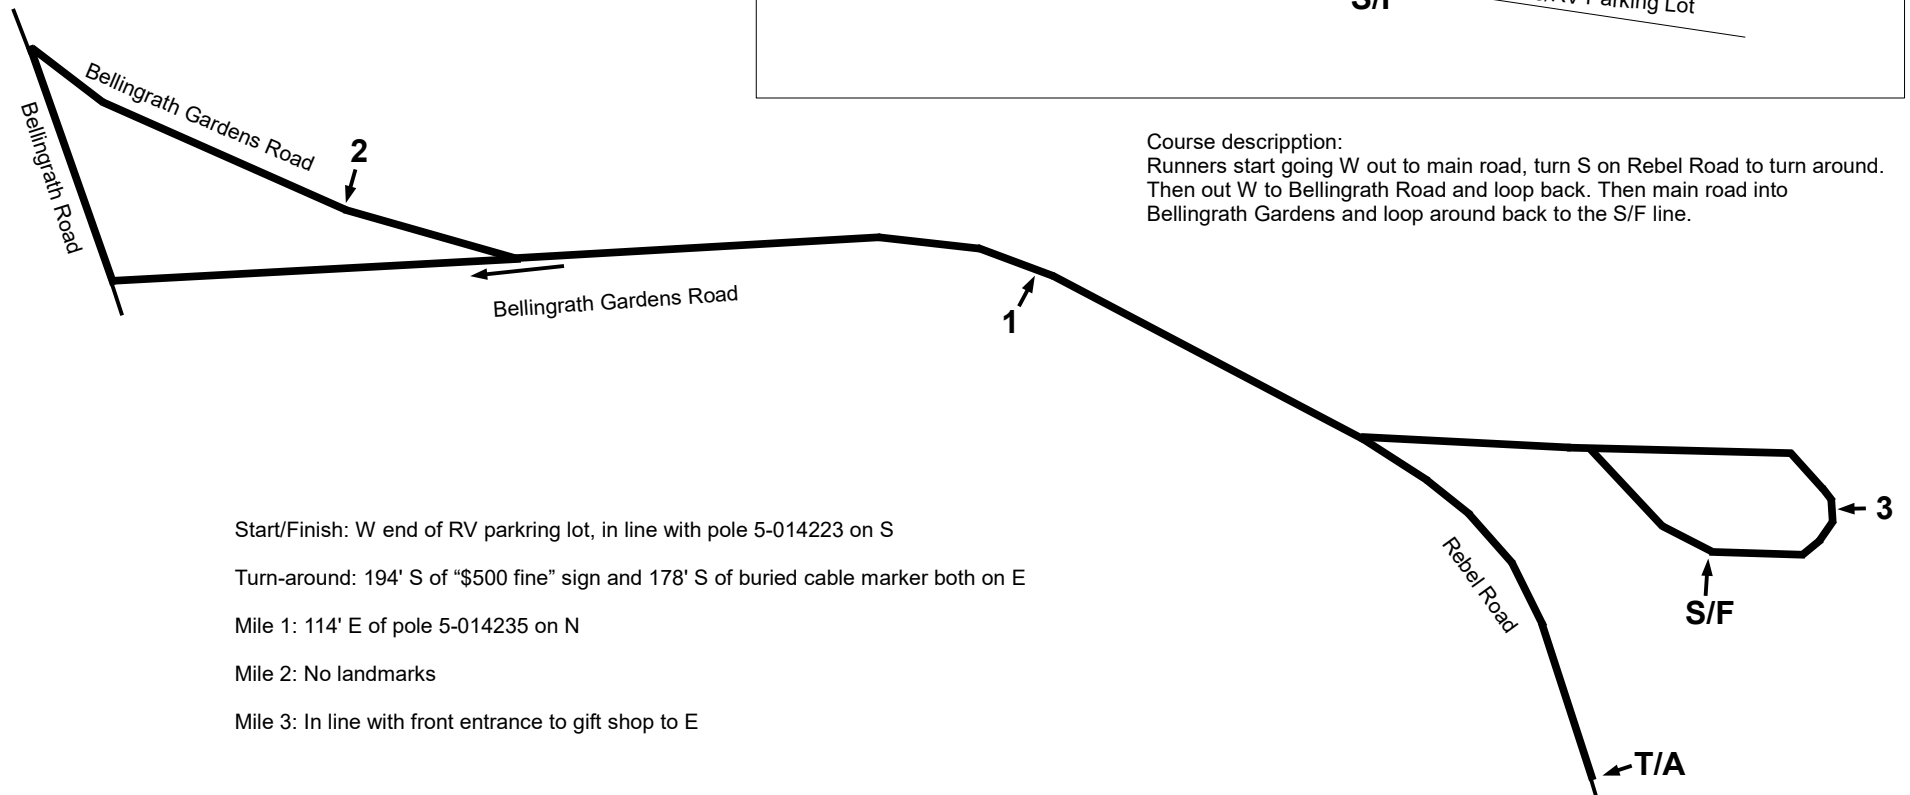

## Theodore, AL

**Course description:**  
 Runners start going W out to main road, turn S on Rebel Road to turn around. Then out W to Bellingrath Road and loop back. Then main road into Bellingrath Gardens and loop around back to the S/F line.

- Start/Finish: W end of RV parking lot, in line with pole 5-014223 on S
- Turn-around: 194' S of "\$500 fine" sign and 178' S of buried cable marker both on E
- Mile 1: 114' E of pole 5-014235 on N
- Mile 2: No landmarks
- Mile 3: In line with front entrance to gift shop to E

Course was measured on the SPR and the runners have full use of the road unless otherwise noted.

**Diagrams to scale**  
 Start and Finish marked with paint and washers  
 Splits: Marked with paint and washers.

Measured by Jon Bowie (Daphne, AL 251-209-0887)  
 jnbowie@gmail.com 21 February 2016